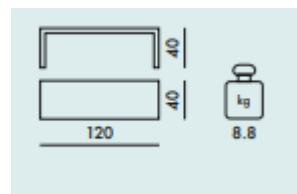

Invisible Side

Invisible Table combines lightness and solidity, grace and elegance and practicality and style. Its simplicity and purity of form makes it adaptable to any environment.

<i>Brand:</i>	KARTELL
<i>Item type:</i>	Table
<i>Item code:</i>	5000/B4
<i>Designer:</i>	TOKUJIN YOSHIOKA
<i>Color:</i>	Crystal transparent
<i>Dimension:</i>	120 x 40 x 40cm