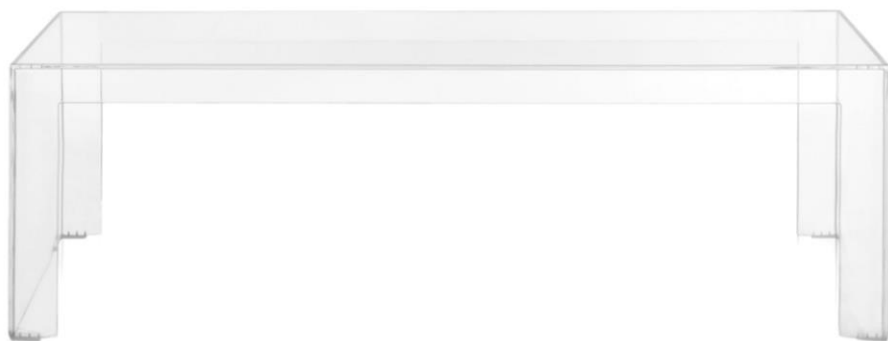

Invisible Side

Invisible Table combines lightness and solidity, grace and elegance and practicality and style. Its simplicity and purity of form makes it adaptable to any environment.

<i>Brand:</i>	KARTELL
<i>Item type:</i>	Table
<i>Item code:</i>	5000/B4
<i>Designer:</i>	TOKUJIN YOSHIOKA
<i>Color:</i>	Crystal transparent
<i>Dimension:</i>	120 x 40 x 40cm

Click the link for more option and finishes:

<https://www.kartell.com/GB/all/invisible-side/05000>